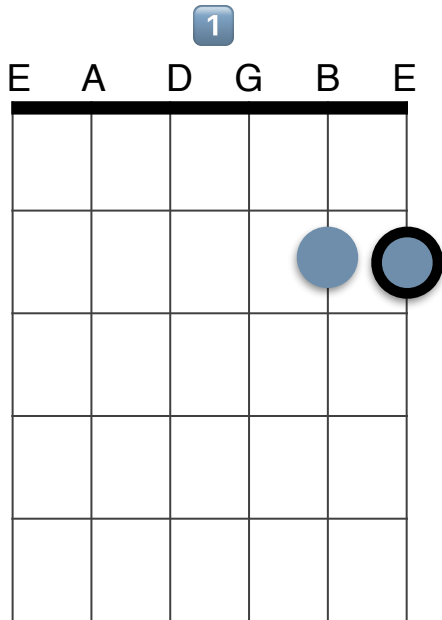

2-NOTE MOVABLE CHORDS

MAJOR SHAPES

MINOR SHAPES

*note: root note is found on designated string number (String 1 for shape 1, etc.)