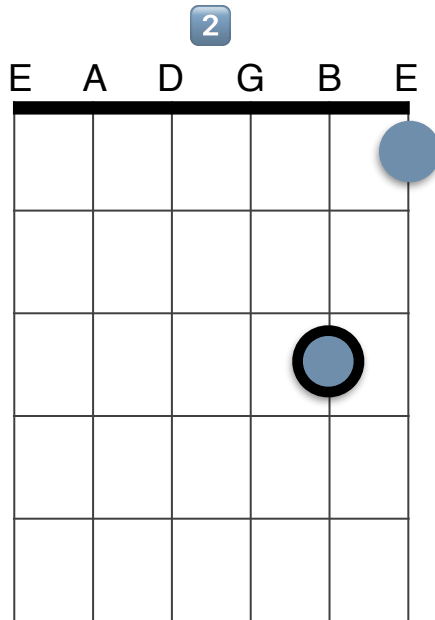

2-NOTE MOVABLE CHORDS

MAJOR SHAPES

MINOR SHAPES

*note: root note is found on designated string number (String 1 for shape 1, etc.)