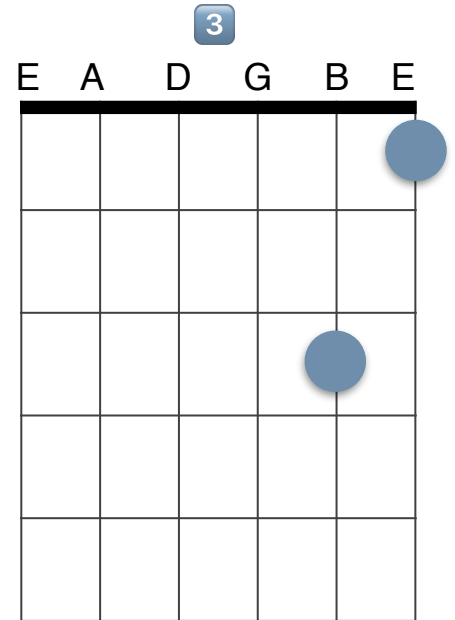

2-NOTE MOVABLE CHORDS

MAJOR SHAPES

MINOR SHAPES

*note: root note is found on designated string number (String 1 for shape 1, etc.)