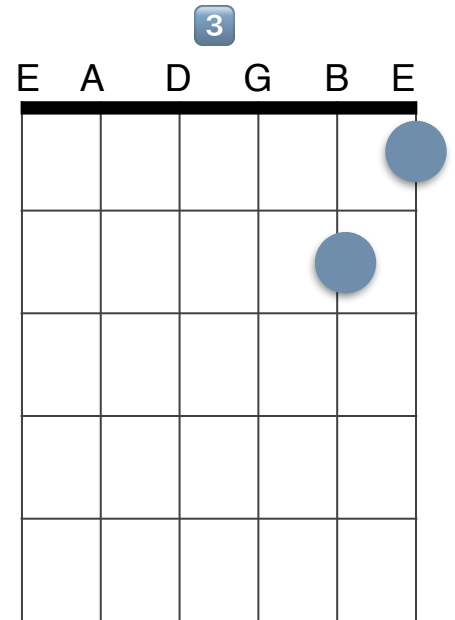

2-NOTE MOVABLE CHORDS

MAJOR SHAPES

MINOR SHAPES

*note: root note is found on designated string number (String 1 for shape 1, etc.)